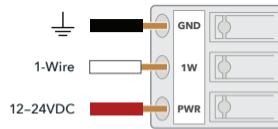

1 Mark Wall

Tools: tape measure, level, pencil

2 Peel & Press to Wall

3 Push & Twist to Lock

4 Commission with App

Quantum Lens

PassiveLogic is a registered trademark and Quantum Lens and Sense Nano are trademarks of PassiveLogic, Inc. © 2023-24 PassiveLogic, Inc. | www.passivelogic.com

Pull wires before adhering to wall

Non-daisy chain

Daisy chain

Wireless communication in low-light

(Optional) Wired Installation