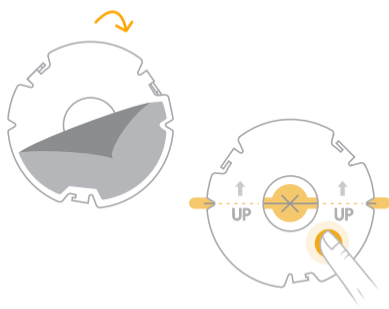

1 Mark Wall

Tools: tape measure, level, pencil

2 Peel & Press to Wall

3 Push & Twist to Lock

4 Commission with App

Quantum Lens

PassiveLogic is a registered trademark and Quantum Lens and Sense Nano are trademarks of PassiveLogic, Inc. © 2023-24 PassiveLogic, Inc. | www.passivelogic.com

Pull wires before adhering to wall

Non-daisy chain

Daisy chain

Wireless communication in low-light

(Optional) Wired Installation