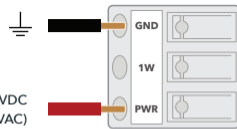

1 Mark Wall

Tools: tape measure, level, pencil

2 Peel & Press to Wall

3 Push & Twist to Lock

4 Commission with App

Quantum Lens

PassiveLogic is a registered trademark and Quantum Lens and Sense Nano are trademarks of PassiveLogic, Inc. © 2023-24 PassiveLogic, Inc. | www.passivelogic.com

Pull wires before adhering to wall

Non-daisy chain

Daisy chain

Wireless communication in low-light

(Optional) Wired Installation