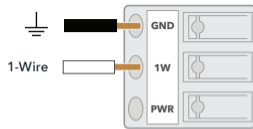

1 Mark Wall

Tools: tape measure, level, pencil

2 Peel & Press to Wall

3 Push & Twist to Lock

4 Commission with App

Quantum Lens

PassiveLogic is a registered trademark and Quantum Lens and Sense Nano are trademarks of PassiveLogic, Inc. © 2023-24 PassiveLogic, Inc. | www.passivelogic.com

Pull wires before adhering to wall

Non-daisy chain

Daisy chain

Wireless communication in low-light

(Optional) Wired Installation