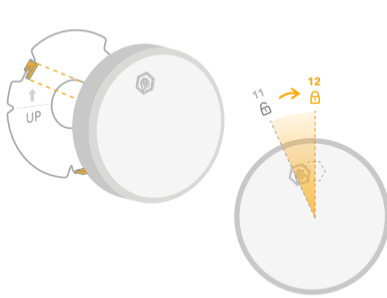

1 Mark Wall

Tools: tape measure, level, pencil

2 Peel & Press to Wall

3 Push & Twist to Lock

4 Commission with App

Quantum Lens

PassiveLogic is a registered trademark and Quantum Lens and Sense Nano are trademarks of PassiveLogic, Inc. © 2023-24 PassiveLogic, Inc. | www.passivelogic.com

Pull wires before adhering to wall

Non-daisy chain

Daisy chain

Wireless communication in low-light

(Optional) Wired Installation