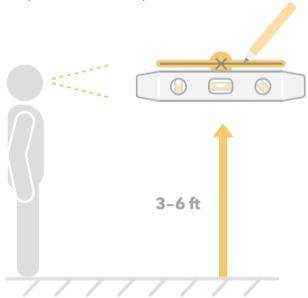

1 Mark Wall

Tools: tape measure, level, pencil

2 Peel & Press to Wall

3 Push & Twist to Lock

4 Commission with App

Quantum Lens

PassiveLogic is a registered trademark and Quantum Lens and Sense Nano are trademarks of PassiveLogic, Inc. © 2023-24 PassiveLogic, Inc. | www.passivelogic.com

Pull wires before adhering to wall

Non-daisy chain

Daisy chain

Wireless communication in low-light

(Optional) Wired Installation