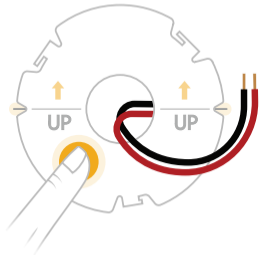

1 Mark Wall

Tools: tape measure, level, pencil

2 Peel & Press to Wall

3 Push & Twist to Lock

4 Commission with App

Quantum Lens

PassiveLogic is a registered trademark and Quantum Lens and Sense Nano are trademarks of PassiveLogic, Inc. © 2023-24 PassiveLogic, Inc. | www.passivelogic.com

Pull wires before adhering to wall

Non-daisy chain

Daisy chain

Wireless communication in low-light

(Optional) Wired Installation