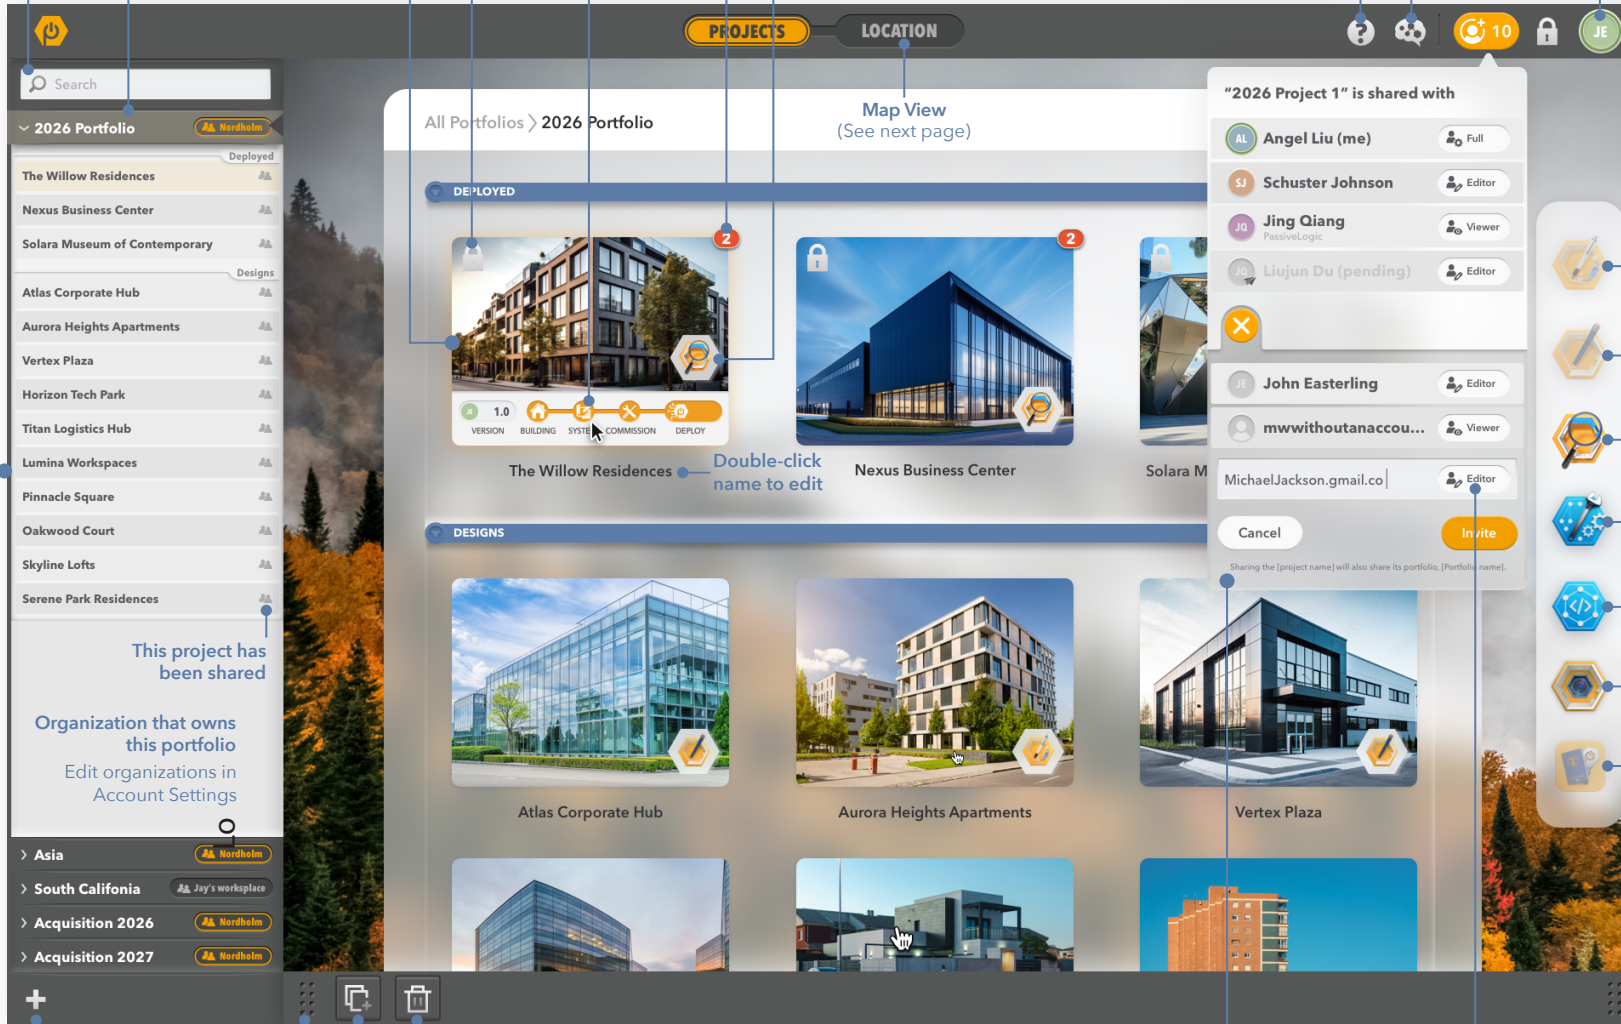

### Portfolio Library

Search projects

**Portfolio Drawer**  
Double-click name to edit

### Project Card

Double-click to open with most recent app

Editing is locked

Progress status

Issues Badge

Most recent app  
Click for more options

### Help Menu

- QUICK REF
- FORUM
- SUPPORT HOME
- WHAT'S NEW

**Qortex AI**  
Ask about your building

### App Dock

Start a project in Blueprint, Creator, or Lens

- Creator**  
Autonomous control without coding
- Blueprint**  
Design and simulate your building
- Live**  
Monitor & analyze deployed projects
- Foundry**  
Physical AI CAD
- Insights**  
View data structure
- Lens**  
Scan buildings in minutes
- Passport**  
Personal digital twin (coming soon)