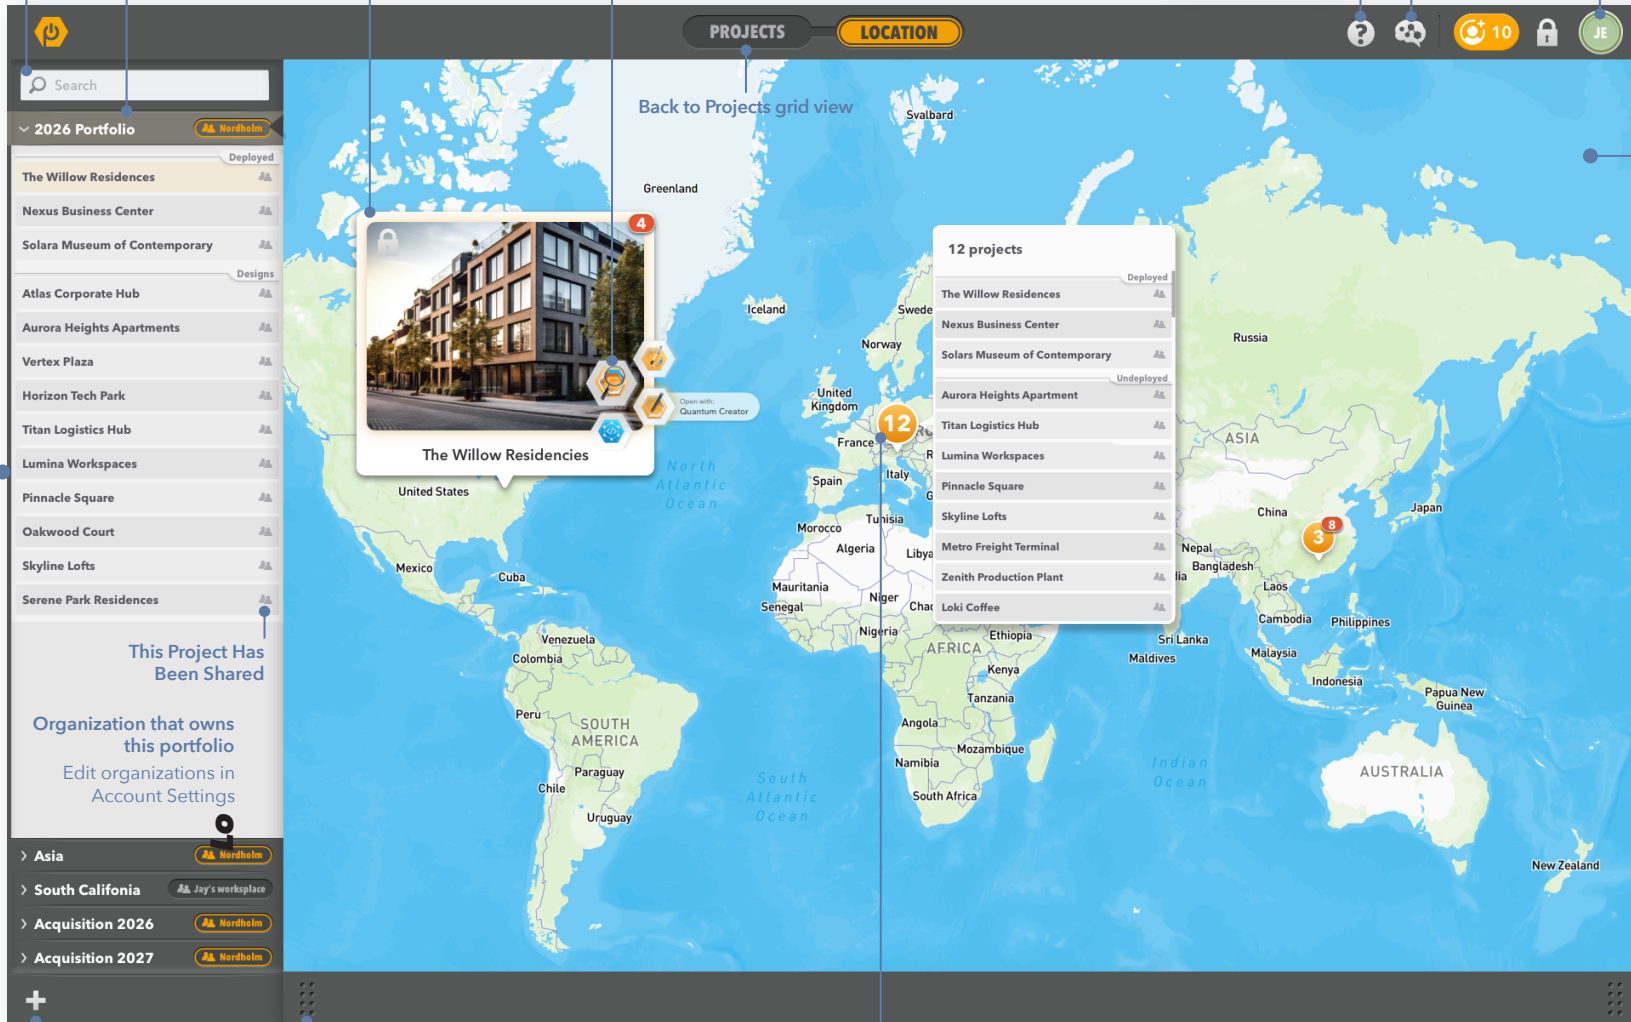

Portfolio Library

Project Card

Help Menu

User Menu

Search projects

Portfolio Drawer
Double click name to edit

Double-click to open
with most recent app

Most recent app
Click for more options

- QUICK REF
- FORUM
- SUPPORT HOME
- WHAT'S NEW

Cortex AI
Ask about your building

- John Easterling
  Offline
- PREFERENCES
- SIGN OUT

Back to Projects grid view